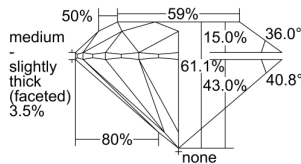

GIA®

FACSIMILE

GIA REPORT 6445623194

Verify this report at GIA.edu

GIA NATURAL DIAMOND DOSSIER®

September 15, 2022
GIA Report Number **6445623194**
Shape and Cutting Style ..... **Round Brilliant**
Measurements ..... **5.44 - 5.47 x 3.33 mm**

GRADING RESULTS

Carat Weight ..... **0.61 carat**
Color Grade ..... **D**
Clarity Grade **S11**
Cut Grade ..... **Excellent**

ADDITIONAL GRADING INFORMATION

Polish ..... **Excellent**
Symmetry ..... **Excellent**
Fluorescence ..... **Medium Blue**
Clarity Characteristics..... **Crystal, Cloud, Knot, Feather**
Inscription(s): **GIA 6445623194**

PROPORTIONS

Profile to actual proportions

GRADING SCALES

GIA COLOR SCALE

COLORED	D
	E
	F
	G
	H
	I
	J
NEAR COLORLESS	K
	L
Faint	M
	N
	O
	P
	R
	S
	T
	U
	V
	W
	X
	Y
Light	Z

GIA CLARITY SCALE

VERY VERY SLIGHTLY INCLUDED	FLAWLESS
	INTERNALLY FLAWLESS
VERY SLIGHTLY INCLUDED	VVS₁
	VVS₂
SLIGHTLY INCLUDED	VS₁
	VS₂
INCLUDED	I₁
	I₂
	I₃

GIA CUT SCALE

EXCELLENT
VERY GOOD
GOOD
FAIR
POOR