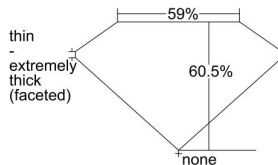

GIA®

FACSIMILE

GIA REPORT 6445586417

Verify this report at GIA.edu

GIA NATURAL DIAMOND DOSSIER®

September 07, 2022
GIA Report Number **6445586417**
Shape and Cutting Style ..... **Heart Brilliant**
Measurements ..... **5.88 x 6.47 x 3.91 mm**

GRADING RESULTS

Carat Weight ..... **0.91 carat**
Color Grade ..... **E**
Clarity Grade **S12**

ADDITIONAL GRADING INFORMATION

Polish ..... **Excellent**
Symmetry ..... **Excellent**
Fluorescence ..... **None**
Clarity Characteristics ..... **Feather**
Inscription(s): **GIA 6445586417**

PROPORTIONS

Profile not to actual proportions

GRADING SCALES

GIA COLOR SCALE		GIA CLARITY SCALE			
COLORLESS	D	VERY VERY SLIGHTLY INCLUDED	FLAWLESS		
	E		INTERNALLY FLAWLESS		
	F	VERY SLIGHTLY INCLUDED	VVS₁		
	G		VVS₂		
	H		VS₁		
	NEAR COLORLESS	I	SLIGHTLY INCLUDED	VS₂	
		J		S1₁	
		FAINT	K	INCLUDED	S1₂
			L		I₁
			M		I₂
VERTICALLY LIGHT	N	LIGHT	I₃		
	O				
	P				
	Q				
	R				
	S				
	T				
LIGHT	U				
	V				
	W				
	X				
Y					
Z