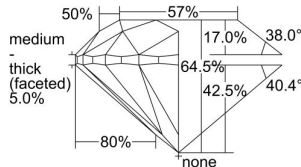

GIA®

FACSIMILE

GIA REPORT 6445438494

Verify this report at GIA.edu

GIA NATURAL DIAMOND DOSSIER®

August 23, 2022
GIA Report Number **6445438494**
Shape and Cutting Style ..... **Round Brilliant**
Measurements ..... **5.99 - 6.05 x 3.88 mm**

GRADING RESULTS

Carat Weight ..... **0.90 carat**
Color Grade ..... **G**
Clarity Grade **S11**
Cut Grade ..... **Very Good**

ADDITIONAL GRADING INFORMATION

Polish ..... **Excellent**
Symmetry ..... **Very Good**
Fluorescence ..... **Medium Blue**
Clarity Characteristics ..... **Crystal, Cloud**
Inscription(s): **GIA 6445438494**

PROPORTIONS

Profile to actual proportions

GRADING SCALES

GIA COLOR SCALE	GIA CLARITY SCALE	GIA CUT SCALE	
D	FLAWLESS	EXCELLENT	
E	INTERNALLY FLAWLESS		
F		VVS₁	VERY GOOD
G	VVS₂		
H	VS₁	GOOD	
I	VS₂		
J	S1₁	FAIR	
K	S1₂		
L	I₁	POOR	
M	I₂		
N	I₃		
O			
P			
Q			
R			
S			
T			
U			
V			
W			
X			
Y			
Z