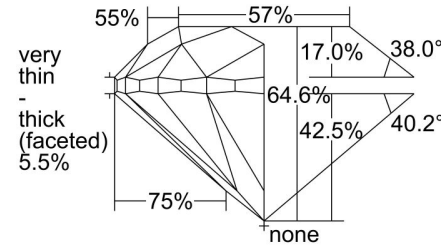

GIA NATURAL DIAMOND GRADING REPORT

August 24, 2022  
 GIA Report Number ..... 6445423467  
 Shape and Cutting Style ..... Round Brilliant  
 Measurements ..... 7.05 - 7.13 x 4.58 mm

GRADING RESULTS

Carat Weight ..... 1.50 carat  
 Color Grade ..... G  
 Clarity Grade ..... I1  
 Cut Grade ..... Very Good

ADDITIONAL GRADING INFORMATION

Polish ..... Very Good  
 Symmetry ..... Very Good  
 Fluorescence ..... None

Inscription(s): GIA 6445423467

**Comments:** Additional twinning wisps, pinpoints and surface graining are not shown.

PROPORTIONS

Profile to actual proportions

CLARITY CHARACTERISTICS

KEY TO SYMBOLS\*

- Twinning Wisp
- Needle
- Crystal
- Natural
- Feather
- Indented Natural

\* Red symbols denote internal characteristics (inclusions). Green or black symbols denote external characteristics (blemishes). Diagram is an approximate representation of the diamond, and symbols shown indicate type, position, and approximate size of clarity characteristics. All clarity characteristics may not be shown. Details of finish are not shown.