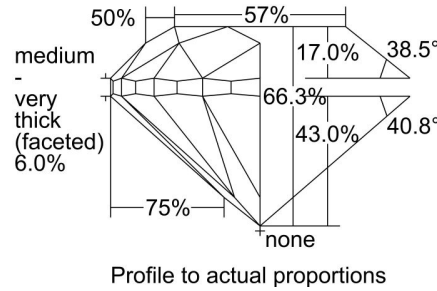

GIA REPORT
6445351545

Verify this report at GIA.edu

FACSIMILE

This is a digital representation of the original GIA Report. This representation might not be accepted in lieu of the original GIA Report in certain circumstances. The original GIA Report includes certain security features which are not reproducible on this facsimile.

GIA NATURAL DIAMOND GRADING REPORT

August 17, 2022
GIA Report Number 6445351545
Shape and Cutting Style ..... Round Brilliant
Measurements ..... 6.09 - 6.18 x 4.07 mm

GRADING RESULTS

Carat Weight ..... 1.00 carat
Color Grade ..... G
Clarity Grade VS1
Cut Grade ..... Good

ADDITIONAL GRADING INFORMATION

Polish ..... Excellent
Symmetry ..... Very Good
Fluorescence ..... Faint
Inscription(s): GIA 6445351545
Comments: Additional pinpoints are not shown.

PROPORTIONS