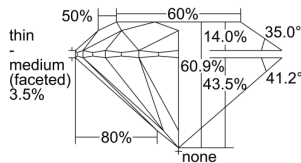

GIA®

FACSIMILE

GIA REPORT 6445253514

Verify this report at GIA.edu

GIA NATURAL DIAMOND DOSSIER®

August 04, 2022
GIA Report Number 6445253514
Shape and Cutting Style ..... Round Brilliant
Measurements ..... 6.22 - 6.25 x 3.80 mm

GRADING RESULTS

Carat Weight ..... 0.91 carat
Color Grade ..... E
Clarity Grade S11
Cut Grade ..... Excellent

ADDITIONAL GRADING INFORMATION

Polish ..... Excellent
Symmetry ..... Excellent
Fluorescence ..... None
Clarity Characteristics..... Crystal, Feather, Cloud
Inscription(s): GIA 6445253514

PROPORTIONS

Profile to actual proportions