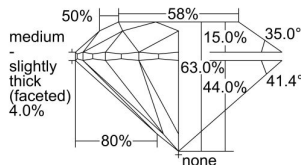

GIA®

FACSIMILE

GIA REPORT 6445207724

Verify this report at GIA.edu

GIA NATURAL DIAMOND DOSSIER®

August 01, 2022
GIA Report Number **6445207724**
Shape and Cutting Style ..... **Round Brilliant**
Measurements ..... **5.62 - 5.66 x 3.55 mm**

GRADING RESULTS

Carat Weight ..... **0.70 carat**
Color Grade ..... **E**
Clarity Grade **VS2**
Cut Grade ..... **Excellent**

ADDITIONAL GRADING INFORMATION

Polish ..... **Excellent**
Symmetry ..... **Excellent**
Fluorescence ..... **Faint**
Clarity Characteristics..... **Crystal, Cloud, Knot**
Inscription(s): **GIA 6445207724**

PROPORTIONS

Profile to actual proportions

GRADING SCALES

GIA COLOR SCALE

COLORED	D
	E
	F
	G
	H
	I
	J
NEAR COLORLESS	K
	L
	M
	N
	O
	P
	Q
	R
	S
	T
	U
	V
	W
	X
	Y
	Z

GIA CLARITY SCALE

FLAWLESS	FLAWLESS	
		EXCELLENT
INTERNALLY FLAWLESS	VVS₁	
		VERY GOOD
VVS₂	VS₁	
		GOOD
VS₂	SI₁	
		SI₂
FAIR		
	POOR	
I₁		
I₂		
I₃		

GIA CUT SCALE

EXCELLENT
VERY GOOD
GOOD
FAIR
POOR