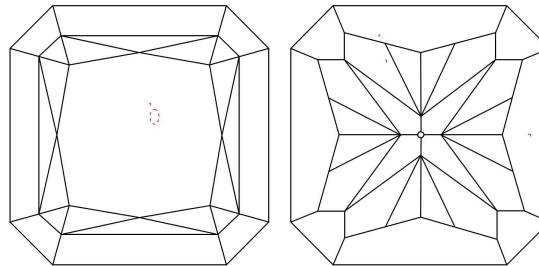

GRADING RESULTS

Carat Weight ..... 1.90 carat  
 Color Grade ..... G  
 Clarity Grade ..... VS1

ADDITIONAL GRADING INFORMATION

Polish ..... Excellent  
 Symmetry ..... Excellent  
 Fluorescence ..... None  
 Inscription(s): GIA 6445201984

PROPORTIONS

Profile not to actual proportions

CLARITY CHARACTERISTICS

KEY TO SYMBOLS\*

☉ Cloud

\* Red symbols denote internal characteristics (inclusions). Green or black symbols denote external characteristics (blemishes). Diagram is an approximate representation of the diamond, and symbols shown indicate type, position, and approximate size of clarity characteristics. All clarity characteristics may not be shown. Details of finish are not shown.