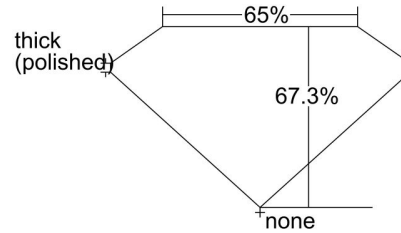

GIA NATURAL DIAMOND GRADING REPORT

August 02, 2022  
 GIA Report Number ..... 6445201984  
 Shape and Cutting Style . Cut-Cornered Square Modified  
 Brilliant  
 Measurements ..... 6.82 x 6.67 x 4.49 mm

GRADING RESULTS

Carat Weight ..... 1.90 carat  
 Color Grade ..... G  
 Clarity Grade ..... VS1

ADDITIONAL GRADING INFORMATION

Polish ..... Excellent  
 Symmetry ..... Excellent  
 Fluorescence ..... None  
 Inscription(s): GIA 6445201984

PROPORTIONS

Profile not to actual proportions

CLARITY CHARACTERISTICS

KEY TO SYMBOLS\*

☉ Cloud

\* Red symbols denote internal characteristics (inclusions). Green or black symbols denote external characteristics (blemishes). Diagram is an approximate representation of the diamond, and symbols shown indicate type, position, and approximate size of clarity characteristics. All clarity characteristics may not be shown. Details of finish are not shown.