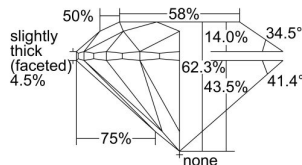

GIA®

FACSIMILE

GIA REPORT 6445101126

Verify this report at GIA.edu

GIA NATURAL DIAMOND DOSSIER®

July 21, 2022
GIA Report Number **6445101126**
Shape and Cutting Style ..... **Round Brilliant**
Measurements ..... **3.95 - 3.96 x 2.46 mm**

GRADING RESULTS

Carat Weight ..... **0.24 carat**
Color Grade ..... **I**
Clarity Grade **S11**
Cut Grade ..... **Very Good**

ADDITIONAL GRADING INFORMATION

Polish ..... **Very Good**
Symmetry ..... **Good**
Fluorescence ..... **Faint**
Clarity Characteristics ..... **Cloud**
Inscription(s): **GIA 6445101126**

PROPORTIONS

GRADING SCALES

GIA COLOR SCALE	GIA CLARITY SCALE	GIA CUT SCALE	
D	FLAWLESS	EXCELLENT	
E	INTERNALLY FLAWLESS		
F		VVS₁	VERY GOOD
G	VVS₂		
H	VS₁	GOOD	
I	VS₂		
J	S1₁	FAIR	
K	S1₂		
L	I₁	POOR	
M	I₂		
N	I₃		
O			
P			
Q			
R			
S			
T			
U			
V			
W			
X			
Y			
Z