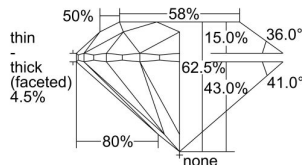

GIA®

FACSIMILE

GIA REPORT

6445100731

Verify this report at GIA.edu

GIA NATURAL DIAMOND DOSSIER®

July 20, 2022
GIA Report Number **6445100731**
Shape and Cutting Style ..... **Round Brilliant**
Measurements ..... **3.91 - 3.93 x 2.45 mm**

GRADING RESULTS

Carat Weight ..... **0.23 carat**
Color Grade ..... **H**
Clarity Grade **S11**
Cut Grade ..... **Very Good**

ADDITIONAL GRADING INFORMATION

Polish ..... **Good**
Symmetry ..... **Very Good**
Fluorescence ..... **Faint**
Clarity Characteristics ..... **Cloud, Indented Natural**
Inscription(s): **GIA 6445100731**

PROPORTIONS

Profile to actual proportions

GRADING SCALES

GIA COLOR SCALE	GIA CLARITY SCALE	GIA CUT SCALE	
D	FLAWLESS	EXCELLENT	
E	INTERNALLY FLAWLESS		
F		VVS₁	VERY GOOD
G	VVS₂		
H	VS₁	GOOD	
I	VS₂		
J	S1₁	FAIR	
K	S1₂		
L	I₁	POOR	
M	I₂		
N	I₃		
O			
P			
Q			
R			
S			
T			
U			
V			
W			
X			
Y			
Z