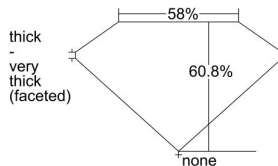

GIA®

FACSIMILE

GIA REPORT 6442887968

Verify this report at GIA.edu

GIA NATURAL DIAMOND DOSSIER®

December 05, 2022
GIA Report Number 6442887968
Shape and Cutting Style ..... Pear Brilliant
Measurements ..... 7.19 x 4.62 x 2.81 mm

GRADING RESULTS

Carat Weight ..... 0.57 carat
Color Grade ..... D
Clarity Grade SI1

ADDITIONAL GRADING INFORMATION

Polish ..... Very Good
Symmetry ..... Very Good
Fluorescence ..... Faint
Clarity Characteristics ..... Crystal, Cloud
Inscription(s): GIA 6442887968

PROPORTIONS

Profile not to actual proportions

GRADING SCALES

GIA COLOR SCALE		GIA CLARITY SCALE			
COLORLESS	D	VERY VERY SLIGHTLY INCLUDED	FLAWLESS		
	E		INTERNALLY FLAWLESS		
	F	VERY SLIGHTLY INCLUDED	VVS₁		
	G		VVS₂		
	H		VS₁		
	NEAR COLORLESS	I	SLIGHTLY INCLUDED	VS₂	
		J		SI₁	
		FAINT	K	INCLUDED	SI₂
			L		I₁
			M		I₂
VERT LIGHT	N	NOT GRADED	I₃		
	O				
	P				
	Q				
	R				
	S				
	T				
LIGHT	U				
	V				
	W				
	X				
Y					
Z