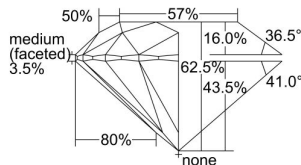

GIA®

FACSIMILE

GIA REPORT 6442857441

Verify this report at GIA.edu

GIA NATURAL DIAMOND DOSSIER®

October 04, 2022
GIA Report Number **6442857441**
Shape and Cutting Style ..... **Round Brilliant**
Measurements ..... **5.25 - 5.27 x 3.29 mm**

GRADING RESULTS

Carat Weight ..... **0.55 carat**
Color Grade ..... **J**
Clarity Grade **S11**
Cut Grade ..... **Excellent**

ADDITIONAL GRADING INFORMATION

Polish ..... **Excellent**
Symmetry ..... **Excellent**
Fluorescence ..... **Medium Blue**
Clarity Characteristics ..... **Feather**
Inscription(s): **GIA 6442857441**

PROPORTIONS

Profile to actual proportions

GRADING SCALES

GIA COLOR SCALE	GIA CLARITY SCALE	GIA CUT SCALE	
D	FLAWLESS	EXCELLENT	
E	INTERNALLY FLAWLESS		
F		VVS₁	VERY GOOD
G	VVS₂		
H	VS₁	GOOD	
I	VS₂		
J	S1₁	FAIR	
K	S1₂		
L	I₁	POOR	
M	I₂		
N	I₃		
O			
P			
Q			
R			
S			
T			
U			
V			
W			
X			
Y			
Z