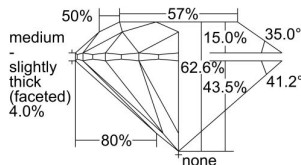

GIA®

FACSIMILE

GIA REPORT 6442769187

Verify this report at GIA.edu

GIA NATURAL DIAMOND DOSSIER®

September 30, 2022
GIA Report Number **6442769187**
Shape and Cutting Style ..... **Round Brilliant**
Measurements ..... **4.43 - 4.46 x 2.78 mm**

GRADING RESULTS

Carat Weight ..... **0.34 carat**
Color Grade ..... **E**
Clarity Grade **VS1**
Cut Grade ..... **Excellent**

ADDITIONAL GRADING INFORMATION

Polish ..... **Excellent**
Symmetry ..... **Excellent**
Fluorescence ..... **None**
Clarity Characteristics ..... **Feather, Internal Graining**
Inscription(s): **GIA 6442769187**

PROPORTIONS

Profile to actual proportions

GRADING SCALES

GIA COLOR SCALE	GIA CLARITY SCALE	GIA CUT SCALE	
D	FLAWLESS	EXCELLENT	
E	INTERNALLY FLAWLESS		
F		VVS₁	VERY GOOD
G	VVS₂		
H	VS₁	GOOD	
I	VS₂		
J	SI₁	FAIR	
K	SI₂		
L	I₁	POOR	
M			
N			
O	I₂		
P			
Q	I₃		
R			
S			
T			
U			
V			
W			
X			
Y			
Z