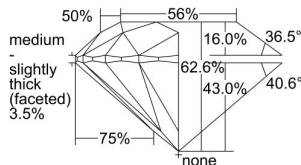

GIA®

FACSIMILE

GIA REPORT 6442751964

Verify this report at GIA.edu

GIA NATURAL DIAMOND DOSSIER®

September 26, 2022
GIA Report Number **6442751964**
Shape and Cutting Style ..... **Round Brilliant**
Measurements ..... **5.76 - 5.79 x 3.62 mm**

GRADING RESULTS

Carat Weight ..... **0.75 carat**
Color Grade ..... **J**
Clarity Grade **VS1**
Cut Grade ..... **Excellent**

ADDITIONAL GRADING INFORMATION

Polish ..... **Excellent**
Symmetry ..... **Excellent**
Fluorescence ..... **Medium Blue**
Clarity Characteristics.....**Crystal, Cloud, Feather, Pinpoint**
Inscription(s): **GIA 6442751964**

PROPORTIONS

Profile to actual proportions