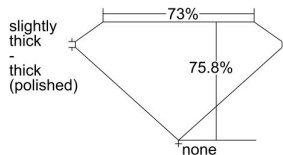

GIA®

FACSIMILE

GIA REPORT 6442712451

Verify this report at GIA.edu

GIA NATURAL DIAMOND DOSSIER®

September 19, 2022
GIA Report Number **6442712451**
Shape and Cutting Style ..... **Square Modified Brilliant**
Measurements ..... **4.95 x 4.79 x 3.63 mm**

GRADING RESULTS

Carat Weight ..... **0.70 carat**
Color Grade ..... **I**
Clarity Grade **VVS2**

ADDITIONAL GRADING INFORMATION

Polish ..... **Very Good**
Symmetry ..... **Very Good**
Fluorescence ..... **None**
Clarity Characteristics ..... **Feather**
Inscription(s): GIA 6442712451

PROPORTIONS

Profile not to actual proportions

GRADING SCALES

GIA COLOR SCALE		GIA CLARITY SCALE			
COLORLESS	D	VERY VERY SLIGHTLY INCLUDED	FLAWLESS		
	E		INTERNALLY FLAWLESS		
	F	VERY SLIGHTLY INCLUDED	VVS₁		
	G		VVS₂		
	H		VS₁		
	NEAR COLORLESS	I	SLIGHTLY INCLUDED	VS₂	
		J		SI₁	
		FAINT	K	INCLUDED	SI₂
			L		I₁
			M		I₂
VERT LIGHT	N	INCLUDED	I₃		
	O				
	P				
	Q				
	R				
	S				
LIGHT	T				
	U				
	V				
	W				
	X				
	Y				
	Z