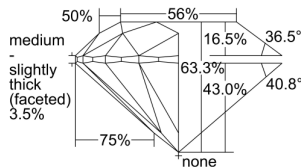

GIA®

FACSIMILE

GIA REPORT 6442563018

Verify this report at GIA.edu

GIA NATURAL DIAMOND DOSSIER®

September 12, 2022
GIA Report Number **6442563018**
Shape and Cutting Style ..... **Round Brilliant**
Measurements ..... **5.60 - 5.63 x 3.56 mm**

GRADING RESULTS

Carat Weight ..... **0.70 carat**
Color Grade ..... **F**
Clarity Grade **S11**
Cut Grade ..... **Excellent**

ADDITIONAL GRADING INFORMATION

Polish ..... **Excellent**
Symmetry ..... **Excellent**
Fluorescence ..... **Faint**
Clarity Characteristics ..... **Crystal, Cloud**
Inscription(s): **GIA 6442563018**

PROPORTIONS

Profile to actual proportions

GRADING SCALES

GIA COLOR SCALE

COLORLESS	D
	E
	F
	G
	H
	I
	J
NEAR COLORLESS	K
	L
	M
	N
	O
	P
	Q
	R
	S
	T
	U
	V
	W
	X
	Y
LIGHT	Z

GIA CLARITY SCALE

FLAWLESS	VERY VERY SLIGHTLY INCLUDED	VVS₁	VVS₂	VS₁	VS₂	SI₁	SI₂	I₁	I₂	I₃	
											INTERNAL FLAWLESS

GIA CUT SCALE

EXCELLENT
VERY GOOD
GOOD
FAIR
POOR