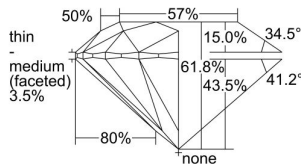

GIA®

FACSIMILE

GIA REPORT

6442467534

Verify this report at GIA.edu

GIA NATURAL DIAMOND DOSSIER®

August 24, 2022
GIA Report Number **6442467534**
Shape and Cutting Style ..... **Round Brilliant**
Measurements ..... **3.74 - 3.76 x 2.32 mm**

GRADING RESULTS

Carat Weight ..... **0.19 carat**
Color Grade ..... **F**
Clarity Grade ..... **Internally Flawless**
Cut Grade ..... **Excellent**

ADDITIONAL GRADING INFORMATION

Polish ..... **Excellent**
Symmetry ..... **Excellent**
Fluorescence ..... **None**
Clarity Characteristics.....**Natural, Minor Details of Polish**
Inscription(s): GIA 6442467534

PROPORTIONS

Profile to actual proportions

GRADING SCALES

GIA COLOR SCALE	GIA CLARITY SCALE	GIA CUT SCALE
D	FLAWLESS	EXCELLENT
E	INTERNALLY FLAWLESS	
F	VVS₁	VERY GOOD
G		
H	VS₁	GOOD
I		
J	SI₁	FAIR
K		
L	I₁	POOR
M		
N	I₂	
O		
P	I₃	
Q		
R		
S		
T		
U		
V		
W		
X		
Y		
Z