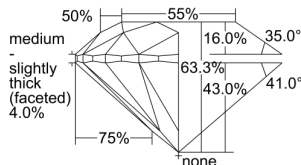

GIA®

FACSIMILE

GIA REPORT 6442006956

Verify this report at GIA.edu

GIA NATURAL DIAMOND DOSSIER®

July 12, 2022
GIA Report Number **6442006956**
Shape and Cutting Style ..... **Round Brilliant**
Measurements ..... **5.59 - 5.67 x 3.56 mm**

GRADING RESULTS

Carat Weight ..... **0.70 carat**
Color Grade ..... **E**
Clarity Grade **VS1**
Cut Grade ..... **Very Good**

ADDITIONAL GRADING INFORMATION

Polish ..... **Excellent**
Symmetry ..... **Very Good**
Fluorescence ..... **None**
Clarity Characteristics..... **Indented Natural, Cloud, Pinpoint**
Inscription(s): **GIA 6442006956**

PROPORTIONS

Profile to actual proportions

GRADING SCALES

GIA COLOR SCALE

COLORLESS	D
	E
	F
	G
	H
	I
	J
NEAR COLORLESS	K
	L
Faint	M
	N
	O
	P
Very Light	Q
	R
	S
	T
	U
	V
Light	W
	X
	Y
	Z

GIA CLARITY SCALE

FLAWLESS	VERY VERY SLIGHTLY INCLUDED	VVS₁	VVS₂	VS₁	VS₂	SI₁	SI₂	I₁	I₂	I₃	
											VERY SLIGHTLY INCLUDED
INTERNALLY FLAWLESS											

GIA CUT SCALE

EXCELLENT
VERY GOOD
GOOD
FAIR
POOR