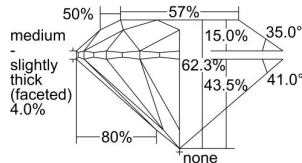

GIA®

FACSIMILE

GIA REPORT

6441770641

Verify this report at GIA.edu

GIA NATURAL DIAMOND DOSSIER®

September 29, 2022
GIA Report Number **6441770641**
Shape and Cutting Style ..... **Round Brilliant**
Measurements ..... **4.42 - 4.44 x 2.76 mm**

GRADING RESULTS

Carat Weight ..... **0.33 carat**
Color Grade ..... **E**
Clarity Grade **VS1**
Cut Grade ..... **Excellent**

ADDITIONAL GRADING INFORMATION

Polish ..... **Excellent**
Symmetry ..... **Excellent**
Fluorescence ..... **None**
Clarity Characteristics ..... **Cloud**
Inscription(s): **GIA 6441770641**

PROPORTIONS

Profile to actual proportions

GRADING SCALES

GIA COLOR SCALE

COLORED	D
	E
	F
	G
	H
	I
	J
NEAR COLORLESS	K
	L
	M
	N
	O
	P
	Q
	R
	S
	T
	U
	V
	W
	X
	Y
	Z

GIA CLARITY SCALE

VERY VERY SLIGHTLY INCLUDED	FLAWLESS
	INTERNALLY FLAWLESS
VERY SLIGHTLY INCLUDED	VVS₁
	VVS₂
SLIGHTLY INCLUDED	VS₁
	VS₂
INCLUDED	I₁
	I₂
	I₃

GIA CUT SCALE

EXCELLENT
VERY GOOD
GOOD
FAIR
POOR