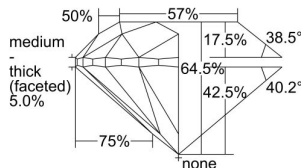

GIA®

FACSIMILE

GIA REPORT 6441608391

Verify this report at GIA.edu

GIA NATURAL DIAMOND DOSSIER®

September 14, 2022
GIA Report Number **6441608391**
Shape and Cutting Style ..... **Round Brilliant**
Measurements ..... **5.75 - 5.83 x 3.74 mm**

GRADING RESULTS

Carat Weight ..... **0.80 carat**
Color Grade ..... **G**
Clarity Grade **S12**
Cut Grade ..... **Very Good**

ADDITIONAL GRADING INFORMATION

Polish ..... **Excellent**
Symmetry ..... **Very Good**
Fluorescence ..... **None**
Clarity Characteristics ..... **Cloud, Crystal**
Inscription(s): **GIA 6441608391**

PROPORTIONS

Profile to actual proportions

GRADING SCALES

GIA COLOR SCALE	GIA CLARITY SCALE	GIA CUT SCALE
COLOURLESS	FLAWLESS	EXCELLENT
E	INTERNALLY FLAWLESS	
F	VVS₁	VERY GOOD
G		
H	VVS₂	GOOD
I	VS₁	
J	VS₂	FAIR
K	S1₁	
L	S1₂	POOR
M	I₁	
N	I₂	
O	I₃	
P		
Q		
R		
S		
T		
U		
V		
W		
X		
Y		
Z