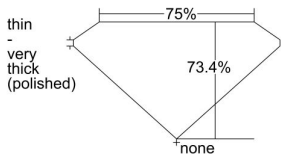

GIA®

FACSIMILE

GIA REPORT 6441248644

Verify this report at GIA.edu

GIA NATURAL DIAMOND DOSSIER®

August 04, 2022
GIA Report Number 6441248644
Shape and Cutting Style ..... Square Modified Brilliant
Measurements ..... 4.74 x 4.68 x 3.44 mm

GRADING RESULTS

Carat Weight ..... 0.72 carat
Color Grade ..... G
Clarity Grade SI2

ADDITIONAL GRADING INFORMATION

Polish ..... Excellent
Symmetry ..... Very Good
Fluorescence ..... None
Clarity Characteristics ..... Crystal, Feather
Inscription(s): GIA 6441248644

PROPORTIONS

Profile not to actual proportions

GRADING SCALES

GIA COLOR SCALE		GIA CLARITY SCALE			
COLORLESS	D	VERY VERY SLIGHTLY INCLUDED	FLAWLESS		
	E		INTERNALLY FLAWLESS		
	F	VERY SLIGHTLY INCLUDED	VVS₁		
	G		VVS₂		
	H		VS₁		
	NEAR COLORLESS	I	SLIGHTLY INCLUDED	VS₂	
		J		SI₁	
		FAINT	K	INCLUDED	SI₂
			L		I₁
			M		I₂
VERT LIGHT	N	LIGHT	I₃		
	O				
	P				
	Q				
	R