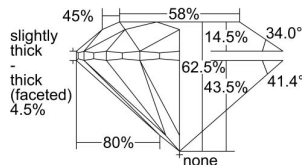

GIA®

FACSIMILE

GIA REPORT 6441099946

Verify this report at GIA.edu

GIA NATURAL DIAMOND DOSSIER®

July 25, 2022
GIA Report Number 6441099946
Shape and Cutting Style ..... Round Brilliant
Measurements ..... 3.94 - 3.99 x 2.48 mm

GRADING RESULTS

Carat Weight ..... 0.24 carat
Color Grade ..... G
Clarity Grade S11
Cut Grade ..... Very Good

ADDITIONAL GRADING INFORMATION

Polish ..... Good
Symmetry ..... Very Good
Fluorescence ..... Faint
Clarity Characteristics ..... Cloud
Inscription(s): GIA 6441099946

PROPORTIONS

Profile to actual proportions