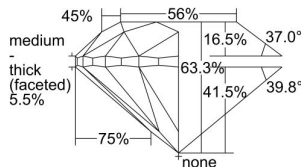

GIA®

FACSIMILE

GIA REPORT 6435998522

Verify this report at GIA.edu

GIA NATURAL DIAMOND DOSSIER®

July 13, 2022
GIA Report Number **6435998522**
Shape and Cutting Style ..... **Round Brilliant**
Measurements ..... **5.52 - 5.62 x 3.53 mm**

GRADING RESULTS

Carat Weight ..... **0.70 carat**
Color Grade ..... **J**
Clarity Grade **VS1**
Cut Grade ..... **Very Good**

ADDITIONAL GRADING INFORMATION

Polish ..... **Excellent**
Symmetry ..... **Good**
Fluorescence ..... **None**
Clarity Characteristics..... **Indented Natural, Needle**
Inscription(s): **GIA 6435998522**

PROPORTIONS

Profile to actual proportions

GRADING SCALES

GIA COLOR SCALE	GIA CLARITY SCALE	GIA CUT SCALE
D	FLAWLESS	EXCELLENT
E	FLAWLESS	
F	INTERNALLY FLAWLESS	VERY GOOD
G	FLAWLESS	
H	VVS₁	GOOD
I	VVS₂	
J	VS₁	FAIR
K	VS₂	
L	SI₁	POOR
M	SI₂	
N	I₁	
O	I₂	
P	I₃	
Q		
R		
S		
T		
U		
V		
W		
X		
Y		
Z