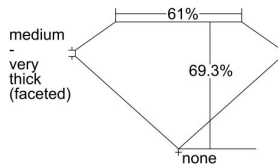

GIA®

FACSIMILE

GIA REPORT 6435760807

Verify this report at GIA.edu

GIA NATURAL DIAMOND DOSSIER®

June 20, 2022
GIA Report Number **6435760807**
Shape and Cutting Style ..... **Cushion Modified Brilliant**
Measurements ..... **5.49 x 4.90 x 3.40 mm**

GRADING RESULTS

Carat Weight ..... **0.81 carat**
Color Grade ..... **H**
Clarity Grade **VS1**

ADDITIONAL GRADING INFORMATION

Polish ..... **Excellent**
Symmetry ..... **Very Good**
Fluorescence ..... **None**
Clarity Characteristics..... **Crystal, Cloud, Needle, Pinpoint**
Inscription(s): **GIA 6435760807**

PROPORTIONS

Profile not to actual proportions

GRADING SCALES

GIA COLOR SCALE		GIA CLARITY SCALE			
COLORLESS	D	VERY VERY SLIGHTLY INCLUDED	FLAWLESS		
	E		INTERNALLY FLAWLESS		
	F	VERY SLIGHTLY INCLUDED	VVS₁		
	G		VVS₂		
	H		VS₁		
	NEAR COLORLESS	I	SLIGHTLY INCLUDED	VS₂	
		J		SI₁	
		FAINT	K	INCLUDED	SI₂
			L		I₁
			M		I₂
VERT LIGHT	N	LIGHT	I₃		
	O				
	P				
	Q				
	R