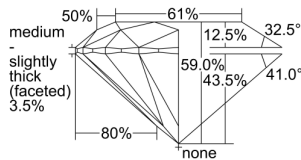

GIA®

FACSIMILE

GIA REPORT 6435564078

Verify this report at GIA.edu

GIA NATURAL DIAMOND DOSSIER®

June 07, 2022
GIA Report Number **6435564078**
Shape and Cutting Style ..... **Round Brilliant**
Measurements ..... **5.24 - 5.26 x 3.09 mm**

GRADING RESULTS

Carat Weight ..... **0.51 carat**
Color Grade ..... **F**
Clarity Grade **VS1**
Cut Grade ..... **Excellent**

ADDITIONAL GRADING INFORMATION

Polish ..... **Excellent**
Symmetry ..... **Excellent**
Fluorescence ..... **Very Strong Blue**
Clarity Characteristics..... **Crystal, Needle**
Inscription(s): **GIA 6435564078**

PROPORTIONS

Profile to actual proportions

GRADING SCALES

GIA COLOR SCALE	GIA CLARITY SCALE	GIA CUT SCALE	
D	FLAWLESS	EXCELLENT	
E	INTERNALLY FLAWLESS		
F		VVS₁	VERY GOOD
G	VVS₂		
H	VS₁	GOOD	
I	VS₂		
J	SI₁	FAIR	
K	SI₂		
L	I₁	POOR	
M			
N			
O	I₂		
P			
Q	I₃		
R			
S			
T			
U			
V			
W			
X			
Y			
Z