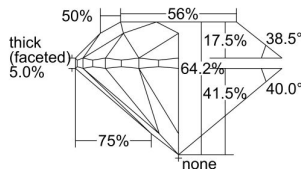

GIA®

FACSIMILE

GIA REPORT 6435562788

Verify this report at GIA.edu

GIA NATURAL DIAMOND DOSSIER®

June 01, 2022
GIA Report Number **6435562788**
Shape and Cutting Style ..... **Round Brilliant**
Measurements ..... **5.97 - 6.02 x 3.85 mm**

GRADING RESULTS

Carat Weight ..... **0.90 carat**
Color Grade ..... **E**
Clarity Grade **VS1**
Cut Grade ..... **Very Good**

ADDITIONAL GRADING INFORMATION

Polish ..... **Excellent**
Symmetry ..... **Excellent**
Fluorescence ..... **None**
Clarity Characteristics ..... **Crystal**
Inscription(s): **GIA 6435562788**

PROPORTIONS

Profile to actual proportions

GRADING SCALES

GIA COLOR SCALE	GIA CLARITY SCALE	GIA CUT SCALE	
D	FLAWLESS	EXCELLENT	
E	INTERNALLY FLAWLESS		
F		VVS₁	VERY GOOD
G	VVS₂		
H	VS₁	GOOD	
I	VS₂		
J	SI₁	FAIR	
K	SI₂		
L	I₁	POOR	
M	I₂		
N	I₃		
O			
P			
Q			
R			
S			
T			
U			
V			
W			
X			
Y			
Z