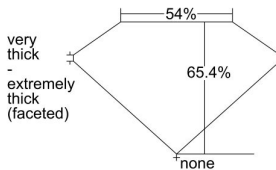

GIA®

FACSIMILE

GIA REPORT 6435459182

Verify this report at GIA.edu

GIA NATURAL DIAMOND DOSSIER®

May 24, 2022
GIA Report Number **6435459182**
Shape and Cutting Style ..... **Heart Brilliant**
Measurements ..... **5.91 x 6.21 x 4.06 mm**

GRADING RESULTS

Carat Weight ..... **0.90 carat**
Color Grade ..... **E**
Clarity Grade **VVS2**

ADDITIONAL GRADING INFORMATION

Polish ..... **Excellent**
Symmetry ..... **Very Good**
Fluorescence ..... **None**
Clarity Characteristics ..... **Feather**
Inscription(s): GIA 6435459182

PROPORTIONS

Profile not to actual proportions

GRADING SCALES

GIA COLOR SCALE		GIA CLARITY SCALE		
COLORLESS	D	VERY VERY SLIGHTLY INCLUDED	FLAWLESS	
	E		INTERNALLY FLAWLESS	
	F		VVS₁	
	G		VVS₂	
	NEAR COLORLESS	H	VERY SLIGHTLY INCLUDED	VS₁
		I		VS₂
		J	SLIGHTLY INCLUDED	S₁
		K		S₂
	L	I₁		
	FAINT	M	INCLUDED	I₂
N		I₃		
O		LIGHT		
P				
Q				
R				
S				
T				
VERY LIGHT	U			
	V			
	W			
	X			
COLORLESS	Y			
	Z