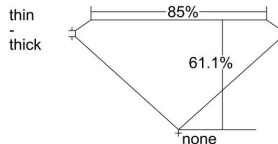

GIA®

FACSIMILE

GIA REPORT 6435228780

Verify this report at GIA.edu

GIA NATURAL DIAMOND DOSSIER®

April 29, 2022
GIA Report Number **6435228780**
Shape and Cutting Style ..... **Rectangular Step Cut**
Measurements ..... **7.18 x 4.04 x 2.47 mm**

GRADING RESULTS

Carat Weight ..... **0.70 carat**
Color Grade ..... **I**
Clarity Grade **VS1**

ADDITIONAL GRADING INFORMATION

Polish ..... **Excellent**
Symmetry ..... **Excellent**
Fluorescence ..... **None**
Clarity Characteristics ..... **Feather**
Inscription(s): GIA 6435228780

PROPORTIONS

Profile not to actual proportions

GRADING SCALES

GIA COLOR SCALE		GIA CLARITY SCALE			
COLORLESS	D	VERY VERY SLIGHTLY INCLUDED	FLAWLESS		
	E		INTERNALLY FLAWLESS		
	F	VERY SLIGHTLY INCLUDED	VVS₁		
	G		VVS₂		
	H		VS₁		
	NEAR COLORLESS	I	SLIGHTLY INCLUDED	VS₂	
		J		SI₁	
		FAINT	K	INCLUDED	SI₂
			L		I₁
			M		I₂
VERY LIGHT			N	INCLUDED	I₃
			O		
			P		
	Q				
LIGHT	R				
	S				
	T				
	U				
	V				
	Z