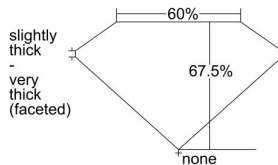

GIA®

FACSIMILE

GIA REPORT 6432928378

Verify this report at GIA.edu

GIA NATURAL DIAMOND DOSSIER®

July 05, 2022
GIA Report Number **6432928378**
Shape and Cutting Style ..... **Cushion Modified Brilliant**
Measurements ..... **5.42 x 4.69 x 3.17 mm**

GRADING RESULTS

Carat Weight ..... **0.70 carat**
Color Grade ..... **I**
Clarity Grade **VVS2**

ADDITIONAL GRADING INFORMATION

Polish ..... **Excellent**
Symmetry ..... **Excellent**
Fluorescence ..... **Faint**
Clarity Characteristics ..... **Pinpoint**
Inscription(s): GIA 6432928378

PROPORTIONS

Profile not to actual proportions

GRADING SCALES

GIA COLOR SCALE		GIA CLARITY SCALE			
COLORLESS	D	VERY VERY SLIGHTLY INCLUDED	FLAWLESS		
	E		INTERNALLY FLAWLESS		
	F	VERY SLIGHTLY INCLUDED	VVS₁		
	G		VVS₂		
	H		VS₁		
	NEAR COLORLESS	I	SLIGHTLY INCLUDED	VS₂	
		J		SI₁	
		FAINT	K	INCLUDED	SI₂
			L		I₁
			M		I₂
VERT LIGHT			N	INCLUDED	I₃
			O		
			P		
	Q				
LIGHT	R				
	S				
	T				
	U				
	V				
	Z