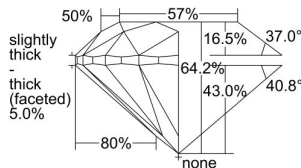

GIA®

FACSIMILE

GIA REPORT 6432697585

Verify this report at GIA.edu

GIA NATURAL DIAMOND DOSSIER®

June 14, 2022
GIA Report Number **6432697585**
Shape and Cutting Style ..... **Round Brilliant**
Measurements ..... **5.53 - 5.58 x 3.57 mm**

GRADING RESULTS

Carat Weight ..... **0.70 carat**
Color Grade ..... **J**
Clarity Grade **VVS2**
Cut Grade ..... **Very Good**

ADDITIONAL GRADING INFORMATION

Polish ..... **Excellent**
Symmetry ..... **Excellent**
Fluorescence ..... **Faint**
Clarity Characteristics..... **Cloud, Pinpoint, Internal Graining**
Inscription(s): **GIA 6432697585**

PROPORTIONS

Profile to actual proportions

GRADING SCALES

GIA COLOR SCALE	GIA CLARITY SCALE	GIA CUT SCALE	
D	FLAWLESS	EXCELLENT	
E	INTERNALLY FLAWLESS		
F		VVS₁	VERY GOOD
G	VVS₂		
H	VS₁	GOOD	
I	VS₂		
J	SI₁	FAIR	
K	SI₂		
L	I₁	POOR	
M			
N			
O	I₂		
P			
Q	I₃		
R			
S			
T			
U			
V			
W			
X			
Y			
Z