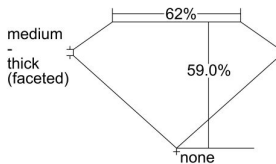

GIA®

FACSIMILE

GIA REPORT 6432682472

Verify this report at GIA.edu

GIA NATURAL DIAMOND DOSSIER®

June 10, 2022
GIA Report Number **6432682472**
Shape and Cutting Style ..... **Pear Brilliant**
Measurements ..... **7.68 x 5.03 x 2.97 mm**

GRADING RESULTS

Carat Weight ..... **0.72 carat**
Color Grade ..... **D**
Clarity Grade **S11**

ADDITIONAL GRADING INFORMATION

Polish ..... **Excellent**
Symmetry ..... **Very Good**
Fluorescence ..... **Medium Blue**
Clarity Characteristics ..... **Crystal**
Inscription(s): **GIA 6432682472**

PROPORTIONS

Profile not to actual proportions

GRADING SCALES

GIA COLOR SCALE		GIA CLARITY SCALE			
COLORLESS	D	VERY VERY SLIGHTLY INCLUDED	FLAWLESS		
	E		INTERNALLY FLAWLESS		
	F	VERY SLIGHTLY INCLUDED	VVS₁		
	G		VVS₂		
	H		VS₁		
	NEAR COLORLESS	I	SLIGHTLY INCLUDED	VS₂	
		J		S1₁	
		FAINT	K	INCLUDED	S1₂
			L		I₁
			M		I₂
VERT LIGHT	N	LIGHT	I₃		
	O				
	P				
	Q				
	R				
	S				
	T				
LIGHT	U				
	V				
	W				
	X				
Y					
Z