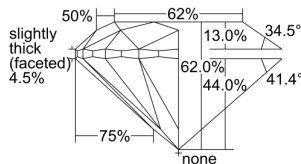

GIA®

FACSIMILE

GIA REPORT 6432557034

Verify this report at GIA.edu

GIA NATURAL DIAMOND DOSSIER®

May 30, 2022
GIA Report Number 6432557034
Shape and Cutting Style ..... Round Brilliant
Measurements ..... 5.59 - 5.67 x 3.49 mm

GRADING RESULTS

Carat Weight ..... 0.70 carat
Color Grade ..... E
Clarity Grade VS1
Cut Grade ..... Excellent

ADDITIONAL GRADING INFORMATION

Polish ..... Excellent
Symmetry ..... Very Good
Fluorescence ..... None
Clarity Characteristics..... Cloud, Feather
Inscription(s): GIA 6432557034

PROPORTIONS

Profile to actual proportions