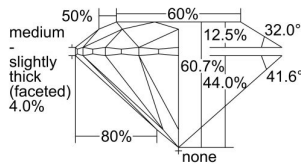

GIA®

FACSIMILE

GIA REPORT 6432363994

Verify this report at GIA.edu

GIA NATURAL DIAMOND DOSSIER®

May 10, 2022
GIA Report Number **6432363994**
Shape and Cutting Style ..... **Round Brilliant**
Measurements ..... **4.33 - 4.34 x 2.63 mm**

GRADING RESULTS

Carat Weight ..... **0.30 carat**
Color Grade ..... **M**
Clarity Grade **VS1**
Cut Grade ..... **Excellent**

ADDITIONAL GRADING INFORMATION

Polish ..... **Excellent**
Symmetry ..... **Excellent**
Fluorescence ..... **Faint**
Clarity Characteristics ..... **Feather, Pinpoint**
Inscription(s): **GIA 6432363994**

PROPORTIONS

Profile to actual proportions

GRADING SCALES

GIA COLOR SCALE	GIA CLARITY SCALE	GIA CUT SCALE	
D	FLAWLESS	EXCELLENT	
E	INTERNALLY FLAWLESS		
F		VVS₁	VERY GOOD
G	VVS₂		
H	VS₁	GOOD	
I	VS₂		
J	SI₁	FAIR	
K	SI₂		
L	I₁	POOR	
M	I₂		
N	I₃		
O			
P			
Q			
R			
S			
T			
U			
V			
W			
X			
Y			
Z