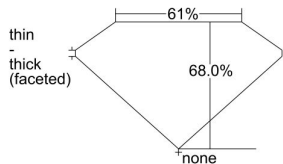

GIA®

FACSIMILE

GIA REPORT 6432320567

Verify this report at GIA.edu

GIA NATURAL DIAMOND DOSSIER®

May 05, 2022
GIA Report Number **6432320567**
Shape and Cutting Style ..... **Cushion Modified Brilliant**
Measurements ..... **5.51 x 4.80 x 3.27 mm**

GRADING RESULTS

Carat Weight ..... **0.70 carat**
Color Grade ..... **E**
Clarity Grade **VS1**

ADDITIONAL GRADING INFORMATION

Polish ..... **Excellent**
Symmetry ..... **Very Good**
Fluorescence ..... **Strong Blue**
Clarity Characteristics..... **Crystal, Pinpoint**
Inscription(s): **GIA 6432320567**

PROPORTIONS

Profile not to actual proportions

GRADING SCALES

GIA COLOR SCALE		GIA CLARITY SCALE			
COLORLESS	D	VERY VERY SLIGHTLY INCLUDED	FLAWLESS		
	E		INTERNALLY FLAWLESS		
	F	VERY SLIGHTLY INCLUDED	VS₁		
	G		VS₂		
	H		VS₁		
	NEAR COLORLESS	I	SLIGHTLY INCLUDED	VS₂	
		J		SI₁	
		FAINT	K	INCLUDED	SI₂
			L		I₁
	M		I₂		
VERT LIGHT	N		LIGHT	I₃	
	O				
	P				
	Q				
LIGHT	R				
	S				
	T				
	U				
	V				
	W				
	X				
	Y				
	Z