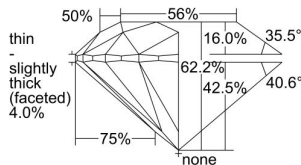

GIA®

FACSIMILE

GIA REPORT 6432288439

Verify this report at GIA.edu

GIA NATURAL DIAMOND DOSSIER®

September 23, 2023
GIA Report Number **6432288439**
Shape and Cutting Style ..... **Round Brilliant**
Measurements ..... **4.54 - 4.56 x 2.83 mm**

GRADING RESULTS

Carat Weight ..... **0.36 carat**
Color Grade ..... **E**
Clarity Grade **S11**
Cut Grade ..... **Excellent**

ADDITIONAL GRADING INFORMATION

Polish ..... **Excellent**
Symmetry ..... **Excellent**
Fluorescence ..... **Faint**
Clarity Characteristics ..... **Feather**
Inscription(s): **GIA 6432288439**

PROPORTIONS

Profile to actual proportions

GRADING SCALES

GIA COLOR SCALE	GIA CLARITY SCALE	GIA CUT SCALE	
D	FLAWLESS	EXCELLENT	
E	INTERNALLY FLAWLESS		
F		VVS₁	VERY GOOD
G	VVS₂		
H	VS₁	GOOD	
I	VS₂		
J	S1₁	FAIR	
K	S1₂		
L	I₁	POOR	
M	I₂		
N	I₃		
O			
P			
Q			
R			
S			
T			
U			
V			
W			
X			
Y			
Z