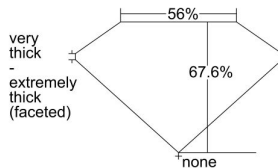

GIA®

FACSIMILE

GIA REPORT 6432241243

Verify this report at GIA.edu

GIA NATURAL DIAMOND DOSSIER®

May 03, 2022
GIA Report Number 6432241243
Shape and Cutting Style ..... Oval Brilliant
Measurements ..... 5.39 x 4.06 x 2.75 mm

GRADING RESULTS

Carat Weight ..... 0.40 carat
Color Grade ..... G
Clarity Grade VVS1

ADDITIONAL GRADING INFORMATION

Polish ..... Very Good
Symmetry ..... Very Good
Fluorescence ..... Strong Blue
Clarity Characteristics..... Pinpoint, Cloud, Feather
Inscription(s): GIA 6432241243

PROPORTIONS

Profile not to actual proportions

GRADING SCALES

GIA COLOR SCALE		GIA CLARITY SCALE			
COLORLESS	D	VERY VERY SLIGHTLY INCLUDED	FLAWLESS		
	E		INTERNALLY FLAWLESS		
	F	VERY SLIGHTLY INCLUDED	VVS₁		
	G		VVS₂		
	H		VS₁		
	NEAR COLORLESS	I	SLIGHTLY INCLUDED	VS₂	
		J		SI₁	
		FAINT	K	INCLUDED	SI₂
			L		I₁
			M		I₂
VERT LIGHT	N	LIGHT	I₃		
	O				
	P				
	Q				
	R