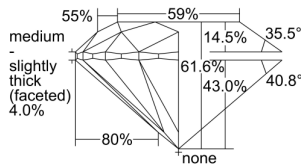

GIA®

FACSIMILE

GIA REPORT 6432126702

Verify this report at GIA.edu

GIA NATURAL DIAMOND DOSSIER®

April 21, 2022
GIA Report Number **6432126702**
Shape and Cutting Style ..... **Round Brilliant**
Measurements ..... **5.29 - 5.33 x 3.27 mm**

GRADING RESULTS

Carat Weight ..... **0.57 carat**
Color Grade ..... **E**
Clarity Grade **VS1**
Cut Grade ..... **Excellent**

ADDITIONAL GRADING INFORMATION

Polish ..... **Excellent**
Symmetry ..... **Excellent**
Fluorescence ..... **None**
Clarity Characteristics..... **Crystal, Cloud**
Inscription(s): **GIA 6432126702**

PROPORTIONS

Profile to actual proportions

GRADING SCALES

GIA COLOR SCALE	GIA CLARITY SCALE	GIA CUT SCALE	
D	FLAWLESS	EXCELLENT	
E	INTERNALLY FLAWLESS		
F		VVS₁	VERY GOOD
G	VVS₂		
H	VS₁	GOOD	
I	VS₂		
J	SI₁	FAIR	
K	SI₂		
L	I₁	POOR	
M	I₂		
N	I₃		
O			
P			
Q			
R			
S			
T			
U			
V			
W			
X			
Y			
Z