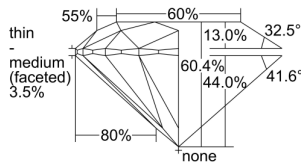

GIA®

FACSIMILE

GIA REPORT 6432032438

Verify this report at GIA.edu

GIA NATURAL DIAMOND DOSSIER®

April 12, 2022
GIA Report Number **6432032438**
Shape and Cutting Style ..... **Round Brilliant**
Measurements ..... **3.76 - 3.79 x 2.28 mm**

GRADING RESULTS

Carat Weight ..... **0.19 carat**
Color Grade ..... **E**
Clarity Grade **S11**
Cut Grade ..... **Excellent**

ADDITIONAL GRADING INFORMATION

Polish ..... **Excellent**
Symmetry ..... **Excellent**
Fluorescence ..... **Faint**
Clarity Characteristics..... **Cloud**
Inscription(s): **GIA 6432032438**

PROPORTIONS

Profile to actual proportions

GRADING SCALES

GIA COLOR SCALE	GIA CLARITY SCALE	GIA CUT SCALE	
D	FLAWLESS	EXCELLENT	
E	INTERNALLY FLAWLESS		
F		VVS₁	VERY GOOD
G	VVS₂		
H	VS₁	GOOD	
I	VS₂		
J	S1₁	FAIR	
K	S1₂		
L	I₁	POOR	
M	I₂		
N	I₃		
O			
P			
Q			
R			
S			
T			
U			
V			
W			
X			
Y			
Z