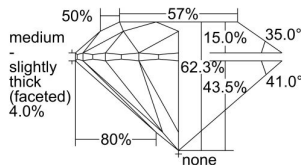

GIA®

FACSIMILE

GIA REPORT 6432012921

Verify this report at GIA.edu

GIA NATURAL DIAMOND DOSSIER®

April 11, 2022
GIA Report Number 6432012921
Shape and Cutting Style ..... Round Brilliant
Measurements ..... 4.71 - 4.73 x 2.94 mm

GRADING RESULTS

Carat Weight ..... 0.40 carat
Color Grade ..... J
Clarity Grade VVS2
Cut Grade ..... Excellent

ADDITIONAL GRADING INFORMATION

Polish ..... Excellent
Symmetry ..... Excellent
Fluorescence ..... Medium Blue
Clarity Characteristics ..... Pinpoint
Inscription(s): GIA 6432012921

PROPORTIONS

Profile to actual proportions

GRADING SCALES

GIA COLOR SCALE	GIA CLARITY SCALE	GIA CUT SCALE
COLORESS	FLAWLESS	EXCELLENT
D	FLAWLESS	
E	INTERNALLY FLAWLESS	VERY GOOD
F	VVS₁	
G	VVS₂	
H	VS₁	
I	VS₂	GOOD
J	SI₁	
K	SI₂	FAIR
L	I₁	
M	I₂	
N	I₃	POOR
O		
P		
Q		
R		
S		
T		
U		
V		
W		
X		
Y		
Z