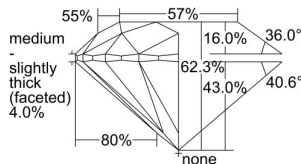

GIA®

FACSIMILE

GIA REPORT 6431927609

Verify this report at GIA.edu

GIA NATURAL DIAMOND DOSSIER®

July 04, 2022
GIA Report Number **6431927609**
Shape and Cutting Style ..... **Round Brilliant**
Measurements ..... **4.85 - 4.89 x 3.04 mm**

GRADING RESULTS

Carat Weight ..... **0.45 carat**
Color Grade ..... **E**
Clarity Grade **VVS2**
Cut Grade ..... **Excellent**

ADDITIONAL GRADING INFORMATION

Polish ..... **Excellent**
Symmetry ..... **Excellent**
Fluorescence ..... **Faint**
Clarity Characteristics ..... **Pinpoint**
Inscription(s): **GIA 6431927609**

PROPORTIONS

Profile to actual proportions

GRADING SCALES

GIA COLOR SCALE	GIA CLARITY SCALE	GIA CUT SCALE
Colorless	Flawless	Excellent
Near Colorless	Internally Flawless	
Faint	VVS₁	Very Good
Very Light	VVS₂	
Light	VS₁	Good
	VS₂	
	S₁	Fair
	S₂	
	I₁	Poor
	I₂	
	I₃