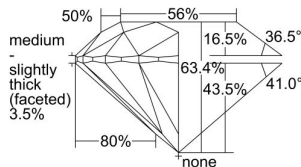

GIA®

FACSIMILE

GIA REPORT 6431645637

Verify this report at GIA.edu

GIA NATURAL DIAMOND DOSSIER®

June 07, 2022
GIA Report Number **6431645637**
Shape and Cutting Style ..... **Round Brilliant**
Measurements ..... **5.04 - 5.08 x 3.21 mm**

GRADING RESULTS

Carat Weight ..... **0.51 carat**
Color Grade ..... **E**
Clarity Grade **VS2**
Cut Grade ..... **Excellent**

ADDITIONAL GRADING INFORMATION

Polish ..... **Excellent**
Symmetry ..... **Excellent**
Fluorescence ..... **Medium Blue**
Clarity Characteristics..... **Crystal**
Inscription(s): **GIA 6431645637**

PROPORTIONS

Profile to actual proportions

GRADING SCALES

GIA COLOR SCALE	GIA CLARITY SCALE	GIA CUT SCALE	
D	FLAWLESS	EXCELLENT	
E	INTERNALLY FLAWLESS		
F		VVS₁	VERY GOOD
G	VVS₂		
H	VS₁	GOOD	
I	VS₂		
J	SI₁	FAIR	
K	SI₂		
L	I₁	POOR	
M	I₂		
N	I₃		
O			
P			
Q			
R			
S			
T			
U			
V			
W			
X			
Y			
Z