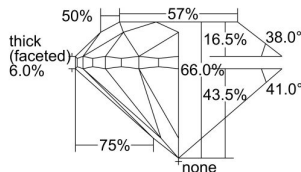

GIA®

FACSIMILE

GIA REPORT 6431148222

Verify this report at GIA.edu

GIA NATURAL DIAMOND DOSSIER®

April 22, 2022
GIA Report Number 6431148222
Shape and Cutting Style ..... Round Brilliant
Measurements ..... 5.42 - 5.51 x 3.61 mm

GRADING RESULTS

Carat Weight ..... 0.70 carat
Color Grade ..... F
Clarity Grade S11
Cut Grade ..... Good

ADDITIONAL GRADING INFORMATION

Polish ..... Excellent
Symmetry ..... Very Good
Fluorescence ..... None
Clarity Characteristics..... Cloud, Crystal, Indented Natural
Inspection(s): GIA 6431148222

PROPORTIONS

Profile to actual proportions

GRADING SCALES

GIA COLOR SCALE

COLOURLESS	D
	E
	F
	G
	H
	I
	J
NEAR COLOURLESS	K
	L
FAINT	M
	N
	O
	P
	Q
	R
	S
	T
	U
	V
	W
	X
	Y
LIGHT	Z

GIA CLARITY SCALE

FLAWLESS	VERY VERY SLIGHTLY INCLUDED	VVS₁	VVS₂	VS₁	VS₂	SLIGHTLY INCLUDED	SI₁	SI₂	INCLUDED	I₁	
										I₂	I₃

GIA CUT SCALE

EXCELLENT
VERY GOOD
GOOD
FAIR
POOR