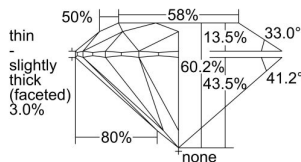

GIA®

FACSIMILE

GIA REPORT 6425574141

Verify this report at GIA.edu

GIA NATURAL DIAMOND DOSSIER®

March 03, 2022
GIA Report Number 6425574141
Shape and Cutting Style ..... Round Brilliant
Measurements ..... 5.14 - 5.17 x 3.10 mm

GRADING RESULTS

Carat Weight ..... 0.50 carat
Color Grade ..... G
Clarity Grade VVS2
Cut Grade ..... Excellent

ADDITIONAL GRADING INFORMATION

Polish ..... Excellent
Symmetry ..... Excellent
Fluorescence ..... None
Clarity Characteristics ..... Cloud, Pinpoint
Inscription(s): GIA 6425574141

PROPORTIONS

Profile to actual proportions

GRADING SCALES

GIA COLOR SCALE	GIA CLARITY SCALE	GIA CUT SCALE	
D	FLAWLESS	EXCELLENT	
E	INTERNALLY FLAWLESS		
F		VVS₁	VERY GOOD
G	VVS₂		
H	VS₁	GOOD	
I	VS₂		
J	SI₁	FAIR	
K	SI₂		
L	I₁	POOR	
M	I₂		
N	I₃		
O			
P			
Q			
R			
S			
T			
U			
V			
W			
X			
Y			
Z