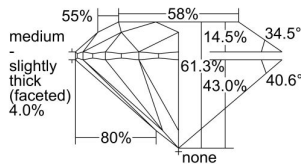

GIA®

FACSIMILE

GIA REPORT 6425440163

Verify this report at GIA.edu

GIA NATURAL DIAMOND DOSSIER®

February 24, 2022
GIA Report Number **6425440163**
Shape and Cutting Style ..... **Round Brilliant**
Measurements ..... **5.07 - 5.11 x 3.12 mm**

GRADING RESULTS

Carat Weight ..... **0.50 carat**
Color Grade ..... **G**
Clarity Grade **VVS1**
Cut Grade ..... **Excellent**

ADDITIONAL GRADING INFORMATION

Polish ..... **Excellent**
Symmetry ..... **Excellent**
Fluorescence ..... **None**
Clarity Characteristics ..... **Pinpoint**
Inscription(s): **GIA 6425440163**

PROPORTIONS

Profile to actual proportions

GRADING SCALES

GIA COLOR SCALE	GIA CLARITY SCALE	GIA CUT SCALE	
D	FLAWLESS	EXCELLENT	
E	INTERNALLY FLAWLESS		
F		VVS₁	VERY GOOD
G	VVS₂		
H	VS₁	GOOD	
I	VS₂		
J	SI₁	FAIR	
K	SI₂		
L	I₁	POOR	
M			
N			
O	I₂		
P			
Q	I₃		
R			
S			
T			
U			
V			
W			
X			
Y			
Z