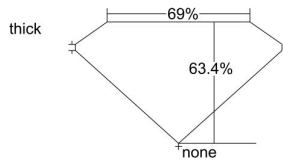

GIA®

FACSIMILE

GIA REPORT 6422981760

Verify this report at GIA.edu

GIA NATURAL DIAMOND DOSSIER®

April 09, 2022
GIA Report Number 6422981760
Shape and Cutting Style ..... Emerald Cut
Measurements ..... 5.48 x 4.09 x 2.59 mm

GRADING RESULTS

Carat Weight ..... 0.54 carat
Color Grade ..... F
Clarity Grade VS1

ADDITIONAL GRADING INFORMATION

Polish ..... Excellent
Symmetry ..... Very Good
Fluorescence ..... None
Clarity Characteristics ..... Crystal
Inscription(s): GIA 6422981760

PROPORTIONS

Profile not to actual proportions

GRADING SCALES

GIA COLOR SCALE		GIA CLARITY SCALE			
COLORLESS	D	VERY VERY SLIGHTLY INCLUDED	FLAWLESS		
	E		INTERNALLY FLAWLESS		
	F	VERY SLIGHTLY INCLUDED	VVS₁		
	G		VVS₂		
	H		VS₁		
	NEAR COLORLESS	I	SLIGHTLY INCLUDED	VS₂	
		J		SI₁	
		FAINT	K	INCLUDED	SI₂
			L		I₁
			M		I₂
VERT LIGHT	N	LIGHT	I₃		
	O				
	P				
	Q				
	R				
	S				
	T				
LIGHT	U				
	V				
	W				
	X				
Y					
Z