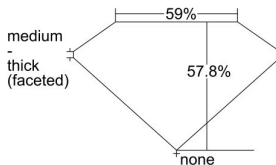

GIA®

FACSIMILE

GIA REPORT 6422867186

Verify this report at GIA.edu

GIA NATURAL DIAMOND DOSSIER®

March 31, 2022
GIA Report Number **6422867186**
Shape and Cutting Style ..... **Heart Brilliant**
Measurements ..... **5.33 x 6.25 x 3.61 mm**

GRADING RESULTS

Carat Weight ..... **0.73 carat**
Color Grade ..... **D**
Clarity Grade **VVS2**

ADDITIONAL GRADING INFORMATION

Polish ..... **Excellent**
Symmetry ..... **Excellent**
Fluorescence ..... **Faint**
Clarity Characteristics ..... **Pinpoint**
Inscription(s): GIA 6422867186

PROPORTIONS

Profile not to actual proportions

GRADING SCALES

GIA COLOR SCALE		GIA CLARITY SCALE			
COLORLESS	D	VERY VERY SLIGHTLY INCLUDED	FLAWLESS		
	E		INTERNALLY FLAWLESS		
	F	VERY SLIGHTLY INCLUDED	VVS₁		
	G		VVS₂		
	H		VS₁		
	NEAR COLORLESS	I	SLIGHTLY INCLUDED	VS₂	
		J		SI₁	
		FAINT	K	INCLUDED	SI₂
			L		I₁
			M		I₂
VERY LIGHT			N	LIGHT	I₃
			O		
			P		
	Q				
	R				
	S				
	T				
	U				
	V				
	W				
	X				
	Y				
	Z