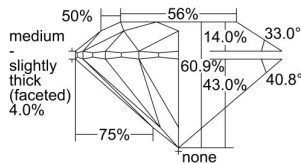

GIA®

FACSIMILE

GIA REPORT 6422848579

Verify this report at GIA.edu

GIA NATURAL DIAMOND DOSSIER®

April 05, 2022
GIA Report Number **6422848579**
Shape and Cutting Style ..... **Round Brilliant**
Measurements ..... **5.28 - 5.30 x 3.22 mm**

GRADING RESULTS

Carat Weight ..... **0.55 carat**
Color Grade ..... **F**
Clarity Grade **VVS2**
Cut Grade ..... **Excellent**

ADDITIONAL GRADING INFORMATION

Polish ..... **Excellent**
Symmetry ..... **Excellent**
Fluorescence ..... **Faint**
Clarity Characteristics..... **Needle, Pinpoint, Cloud**
Inspection(s): GIA 6422848579

PROPORTIONS

Profile to actual proportions

GRADING SCALES

GIA COLOR SCALE	GIA CLARITY SCALE	GIA CUT SCALE	
D	FLAWLESS	EXCELLENT	
E	INTERNALLY FLAWLESS		
F		VVS₁	VERY GOOD
G	VVS₂		
H	VS₁	GOOD	
I	VS₂		
J	SI₁	FAIR	
K	SI₂		
L	I₁	POOR	
M	I₂		
N	I₃		
O			
P			
Q			
R			
S			
T			
U			
V			
W			
X			
Y			
Z