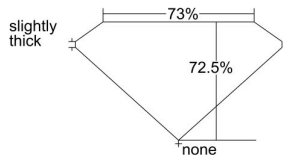

GIA®

FACSIMILE

GIA REPORT 6422788149

Verify this report at GIA.edu

GIA NATURAL DIAMOND DOSSIER®

April 05, 2022
GIA Report Number **6422788149**
Shape and Cutting Style ..... **Square Modified Brilliant**
Measurements ..... **5.03 x 5.02 x 3.64 mm**

GRADING RESULTS

Carat Weight ..... **0.71 carat**
Color Grade ..... **F**
Clarity Grade **VS1**

ADDITIONAL GRADING INFORMATION

Polish ..... **Excellent**
Symmetry ..... **Very Good**
Fluorescence ..... **None**
Clarity Characteristics..... **Crystal, Pinpoint**
Inscription(s): **GIA 6422788149**

PROPORTIONS

Profile not to actual proportions

GRADING SCALES

GIA COLOR SCALE		GIA CLARITY SCALE			
COLORLESS	D	VERY VERY SLIGHTLY INCLUDED	FLAWLESS		
	E		INTERNALLY FLAWLESS		
	F	VERY SLIGHTLY INCLUDED	VVS₁		
	G		VVS₂		
	H		VS₁		
	NEAR COLORLESS	I	SLIGHTLY INCLUDED	VS₂	
		J		SI₁	
		FAINT	K	INCLUDED	SI₂
			L		I₁
			M		I₂
VERT LIGHT	N	LIGHT	I₃		
	O				
	P				
	Q				
	R