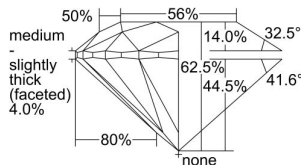

GIA®

FACSIMILE

GIA REPORT 6422760947

Verify this report at GIA.edu

GIA NATURAL DIAMOND DOSSIER®

March 22, 2022
GIA Report Number **6422760947**
Shape and Cutting Style ..... **Round Brilliant**
Measurements ..... **4.49 - 4.51 x 2.82 mm**

GRADING RESULTS

Carat Weight ..... **0.34 carat**
Color Grade ..... **F**
Clarity Grade **VS1**
Cut Grade ..... **Excellent**

ADDITIONAL GRADING INFORMATION

Polish ..... **Excellent**
Symmetry ..... **Excellent**
Fluorescence ..... **None**
Clarity Characteristics..... **Crystal, Cloud, Pinpoint**
Inspection(s): **GIA 6422760947**

PROPORTIONS

Profile to actual proportions

GRADING SCALES

GIA COLOR SCALE

COLORLESS	D
	E
	F
	G
	H
	I
	J
NEAR COLORLESS	K
	L
Faint	M
	N
	O
	P
	Q
Very Light	R
	S
	T
	U
	V
	W
	X
	Y
Light	Z

GIA CLARITY SCALE

FLAWLESS	VERY VERY SLIGHTLY INCLUDED	VS₁	VS₂	VS₁	SI₁	SI₂	I₁	I₂	I₃	
										FLAWLESS
INTERNALLY FLAWLESS	VERY SLIGHTLY INCLUDED	VS₁	VS₂	VS₁	SI₁	SI₂	I₁	I₂	I₃	

GIA CUT SCALE

EXCELLENT
VERY GOOD
GOOD
FAIR
POOR