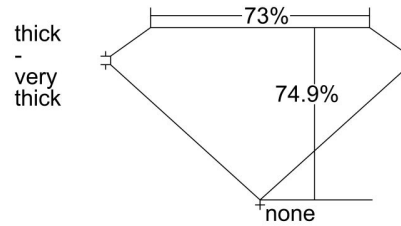

GIA NATURAL DIAMOND GRADING REPORT

February 28, 2022

GIA Report Number 6422473480

 Shape and Cutting Style **Square Modified Brilliant**

Measurements 6.11 x 6.02 x 4.51 mm

GRADING RESULTS

Carat Weight 1.50 carat

 Color Grade **I**

 Clarity Grade **VS1**
ADDITIONAL GRADING INFORMATION

 Polish **Excellent**

 Symmetry **Excellent**

 Fluorescence **None**

Inscription(s): GIA 6422473480

PROPORTIONS

Profile not to actual proportions

CLARITY CHARACTERISTICS

KEY TO SYMBOLS*
 Feather

 Indented Natural

* Red symbols denote internal characteristics (inclusions). Green or black symbols denote external characteristics (blemishes). Diagram is an approximate representation of the diamond, and symbols shown indicate type, position, and approximate size of clarity characteristics. All clarity characteristics may not be shown. Details of finish are not shown.